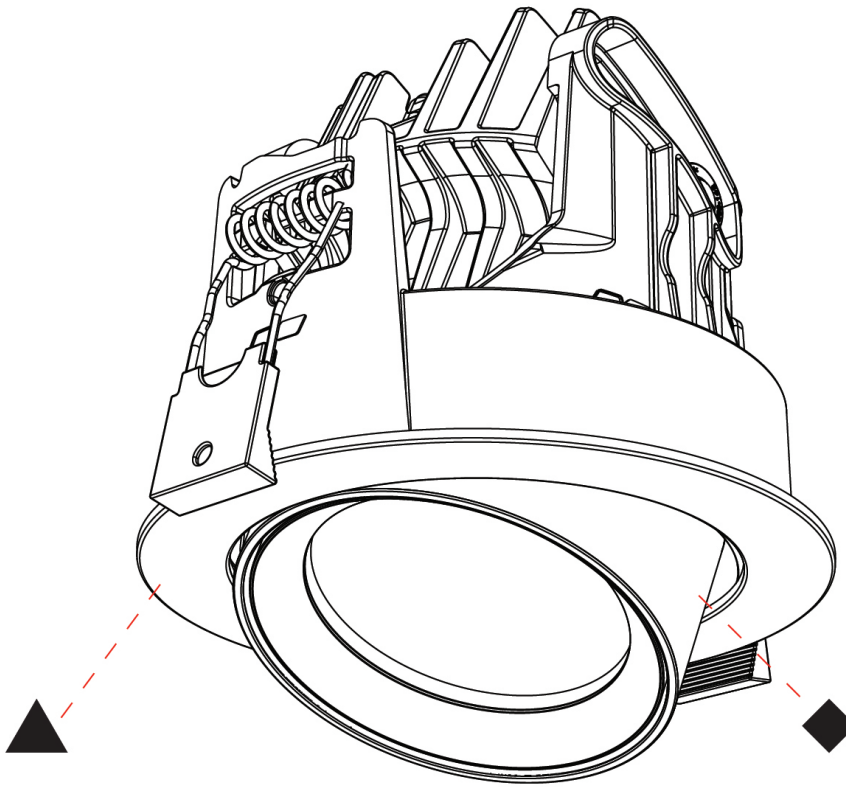

CENTRIQ ROUND ADJUSTABLE RECESSED

A35974-

PROJECT	_____
TYPE	_____
SPECIFIER	_____
QUANTITY	_____
DATE	_____

A