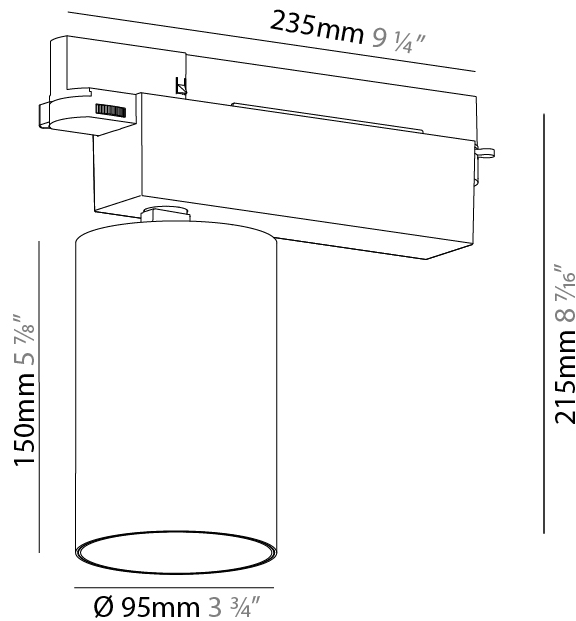

GENERAL

Series: Centriq
 Subseries: Centriq 95
 Brand: Prolicht
 Division: Architectural
 Mounting Type: Track
 Mounting Location: Ceiling
 Subcategory: Spots

PHYSICAL

Shape: Cylinder
 Diameter (mm): 95
 Diameter (in): 3 3/4
 Length (mm): 235
 Length (in): 9 1/4
 Height (mm): 150
 Height (in): 5 7/8
 Light Distribution: Adjustable / Direct
 Weight (kg): 1.495
 Weight (lbs): 3.3
 Fixture Finish: SSR / BKV / CWI / CRY / HAB / UFT / ITA / RUA / FTG / MYG / LOD / PUS / FRO / FUP / KIA / POP / BLS / SPG / MEY / GOH / GUM / CHC / COM / ABZ / JAG / OBR / MOS / ROR
 Fixture Material: Aluminum

OPTICAL

Reflector: 18 / 26 / 40
 Adjustability: Rotational 340°; Tilt 90°
 Upon Request: Special Beam Angles

RATINGS AND CERTIFICATIONS

Certified By: Certified for North American Standards
 IP rating: IP20

PHYSICAL

| |
|---|
| Shape: Cylinder |
| Diameter (mm): 125 |
| Diameter (in): 4 ¹⁵ / ₁₆ |
| Length (mm): 235 |
| Length (in): 9 ¹ / ₄ |
| Height (mm): 165 |
| Height (in): 6 ¹ / ₂ |
| Light Distribution: Adjustable / Direct |
| Fixture Finish: SSR / BKV / CWI / CRY / HAB / UFT / ITA / RUA / FTG / MYG / LOD / PUS / FRO / FUP / KIA / POP / BLS / SPG / MEY / GOH / GUM / CHC / COM / ABZ / JAG / OBR / MOS / ROR |
| Fixture Material: Aluminum |