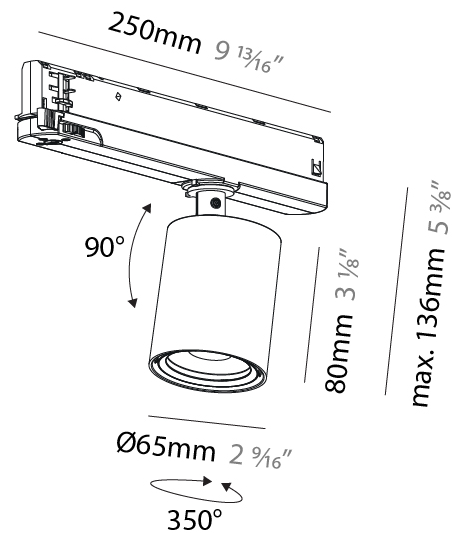

GENERAL

Series: Centriq
Subseries: Centriq In
Brand: Prolicht
Division: Architectural
Mounting Type: Track
Mounting Location: Ceiling
Subcategory: Spots

PHYSICAL

Shape: Cylinder
Diameter (mm): 65
Diameter (in): 2 ⁹/₁₆
Length (mm): 250
Length (in): 9 ¹³/₁₆
Height (mm): 136
Height (in): 5 ³/₈
Light Distribution: Adjustable / Direct
Weight (kg): 0.6
Fixture Finish: SSR / BKV / CWI / CRY / HAB / UFT / ITA / RUA / FTG / MYG / LOD / PUS / FRO / FUP / KIA / POP / BLS / SPG / MEY / GOH / GUM / CHC / COM / ABZ / JAG / OBR / MOS / ROR
Holder Finish: WHI / BLK
Accent Finish: SSR / BKV / CWI / CRY / HAB / LAG / UFT / ITA / RUA / RUR / MIC / FTG / MYG / TWT / LOD / PUS / FRO / FUP / KIA / POP / BLS / SPG / MEY / GOH / GUM / CHC / COM / ABZ / JAG
Fixture Material: Aluminum

ELECTRICAL

Lamp Type: LED (Zhaga Standard)
Input Wattage (W): 20
Total Output Wattage (W): 18.1
Dimming: Non-Dimmable / 0-10V Dimming
Driver Included: Yes
Driver Location: Integrated
Driver Type: Constant Current - 120Vac
Driver Class: Class 2
Input Voltage (V): 120

LED

Number of LEDs: 1
Color Temperature (*K): 2700 / 3000 / 3500 / 4000
Max. Delivered Lumen (lm): 1362 / 1467 / 1526 / 1557
Nominal Lumen (lm): 1672 / 1800 / 1872 / 1910
CRI: >90 CRI
Lamp Life (hrs): 50000

OPTICAL

Beam Angle: 12
Adjustability: Rotational 360°; Tilt 90° (±45°)

RATINGS AND CERTIFICATIONS

Certified By: Certified for North American Standards
IP rating: IP20